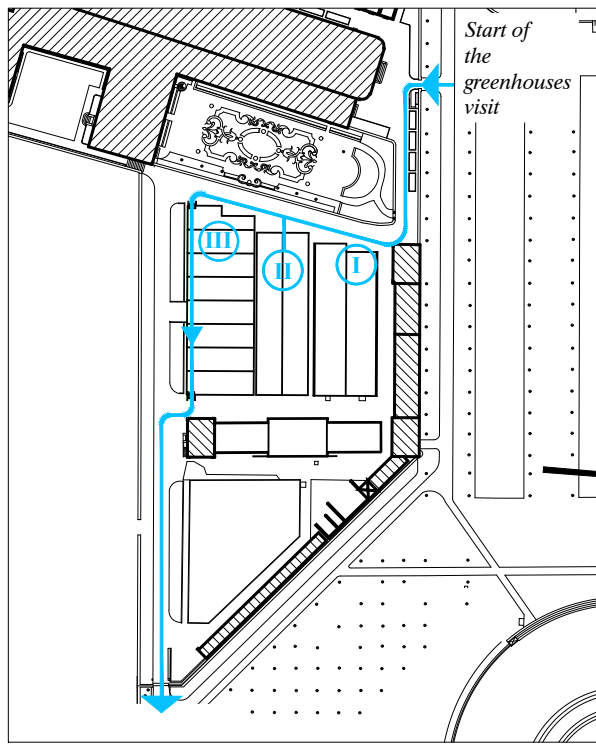

LUXEMBOURG GARDEN TOUR OF THE GREENHOUSES

EUROPEAN HERITAGE DAYS 2023

End of the visit
GREENHOUSES PLAN

Start of the tour
of the greenhouses
Hs 10 a.m to 6 p.m

4 rue Auguste Comte

Saint-Michel gate
RER Luxembourg

Médicis gate

Médicis fountain

Odéon gate
(Paul Claudel Place)
Start of the tour
of the Luxembourg Palace
Hs 9 a.m to 6 p.m

End of the visit of
the Luxembourg Palace

Férou gate
19 bis, rue de Vaugirard

Orangerie
temporary
exhibitions

LUXEMBOURG GARDEN

0 50 100m